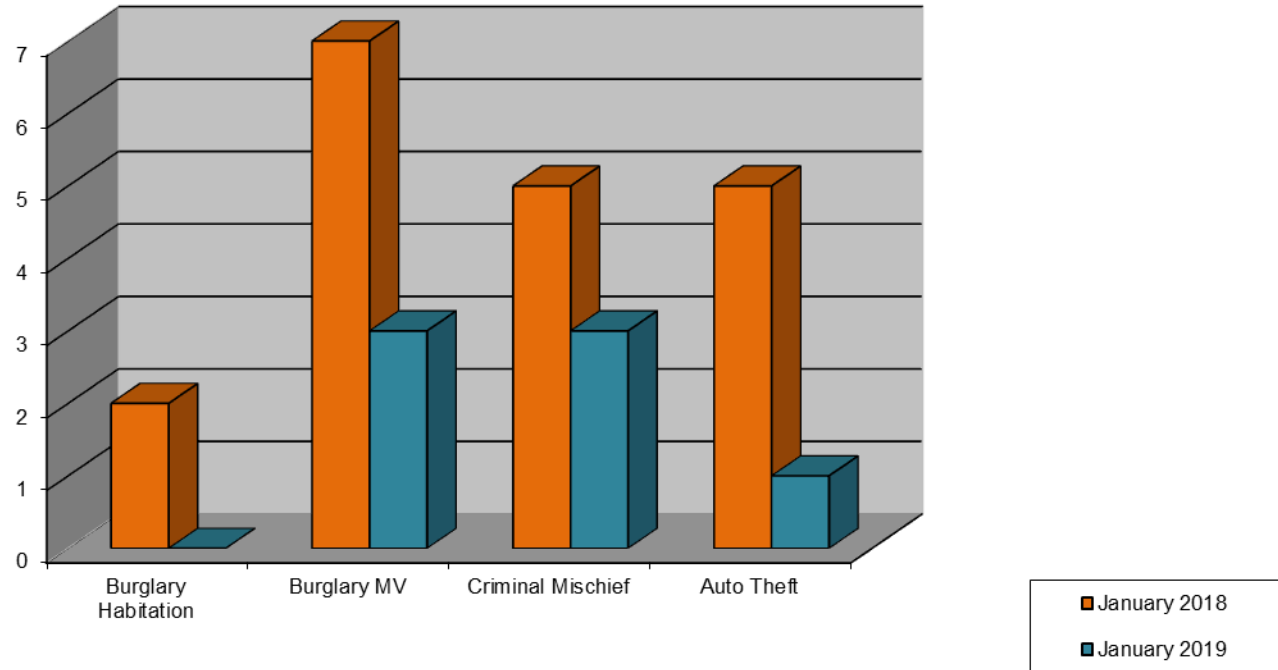

Property Crimes 2018/2019 Comparison

	January 2018	January 2019	% Increase/Decrease
Burglary Habitation	2	0	-100%
Burglary MV	7	3	-57%
Criminal Mischief	5	3	-40%
Auto Theft	5	1	-80%

Property Crimes 2018/2019 Comparison