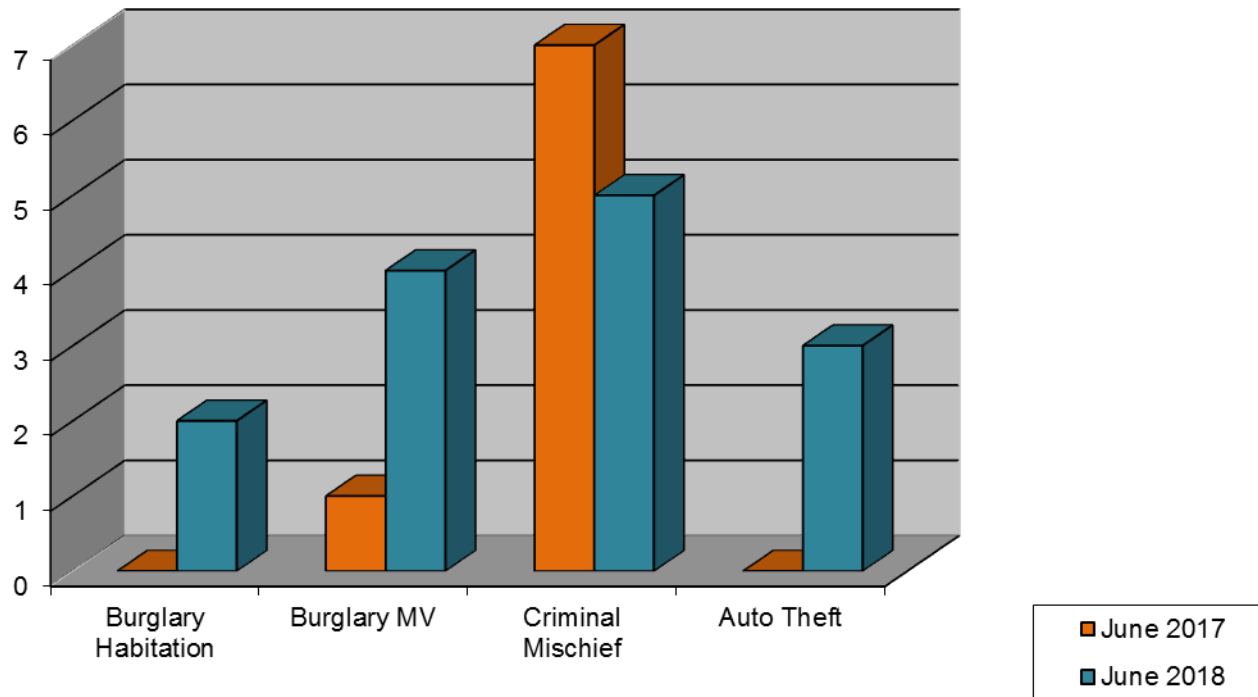

MUD #127

June 2018

Property Crimes 2017/2018 Comparison

	June 2017	June 2018	% Increase/Decrease
Burglary Habitation	0	2	200%
Burglary MV	1	4	300%
Criminal Mischief	7	5	-29%
Auto Theft	0	3	300%

Property Crimes 2017/2018 Comparison

Calls for Service – Property Crimes

May/June Comparison

	May 2018	June 2018	% Increase/Decrease
Burglary Habitation	1	2	100%
Burglary MV	7	4	-43%
Criminal Mischief	6	5	-17%
Auto Theft	2	3	50%

Calls for Service – Property Crimes